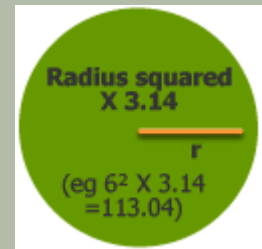

Circular

D&S Hewetson-Brown,
Ashe Warren Farm,
Overton,
Basingstoke,
Hampshire. UK
RG25 3AW

Tel: 01256 771222
Fax: 01256 771900
Mobile: 07768 726219

coronet@coronet-turf.co.uk

© Coronet Turf
1983-2004