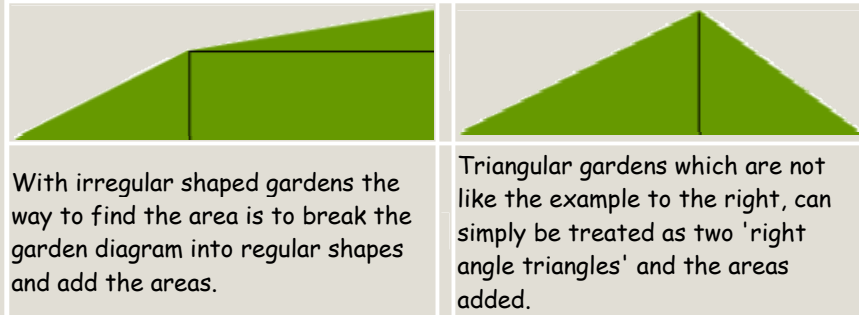

Coronet Turf

Measuring Guide

Plan out your lawn on a sketch-pad to ensure that you arrive at an accurate result. If you are dealing with a lawn with very irregular shaped edging then you may lose upto 5% in offcuts.