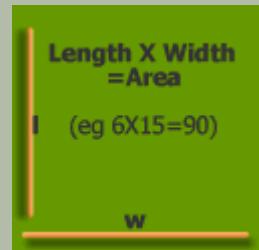

Lawn Shape

Rectangles