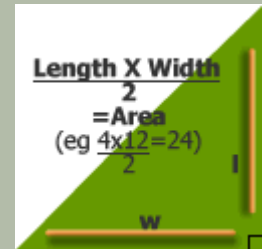

Right Angle Triangle